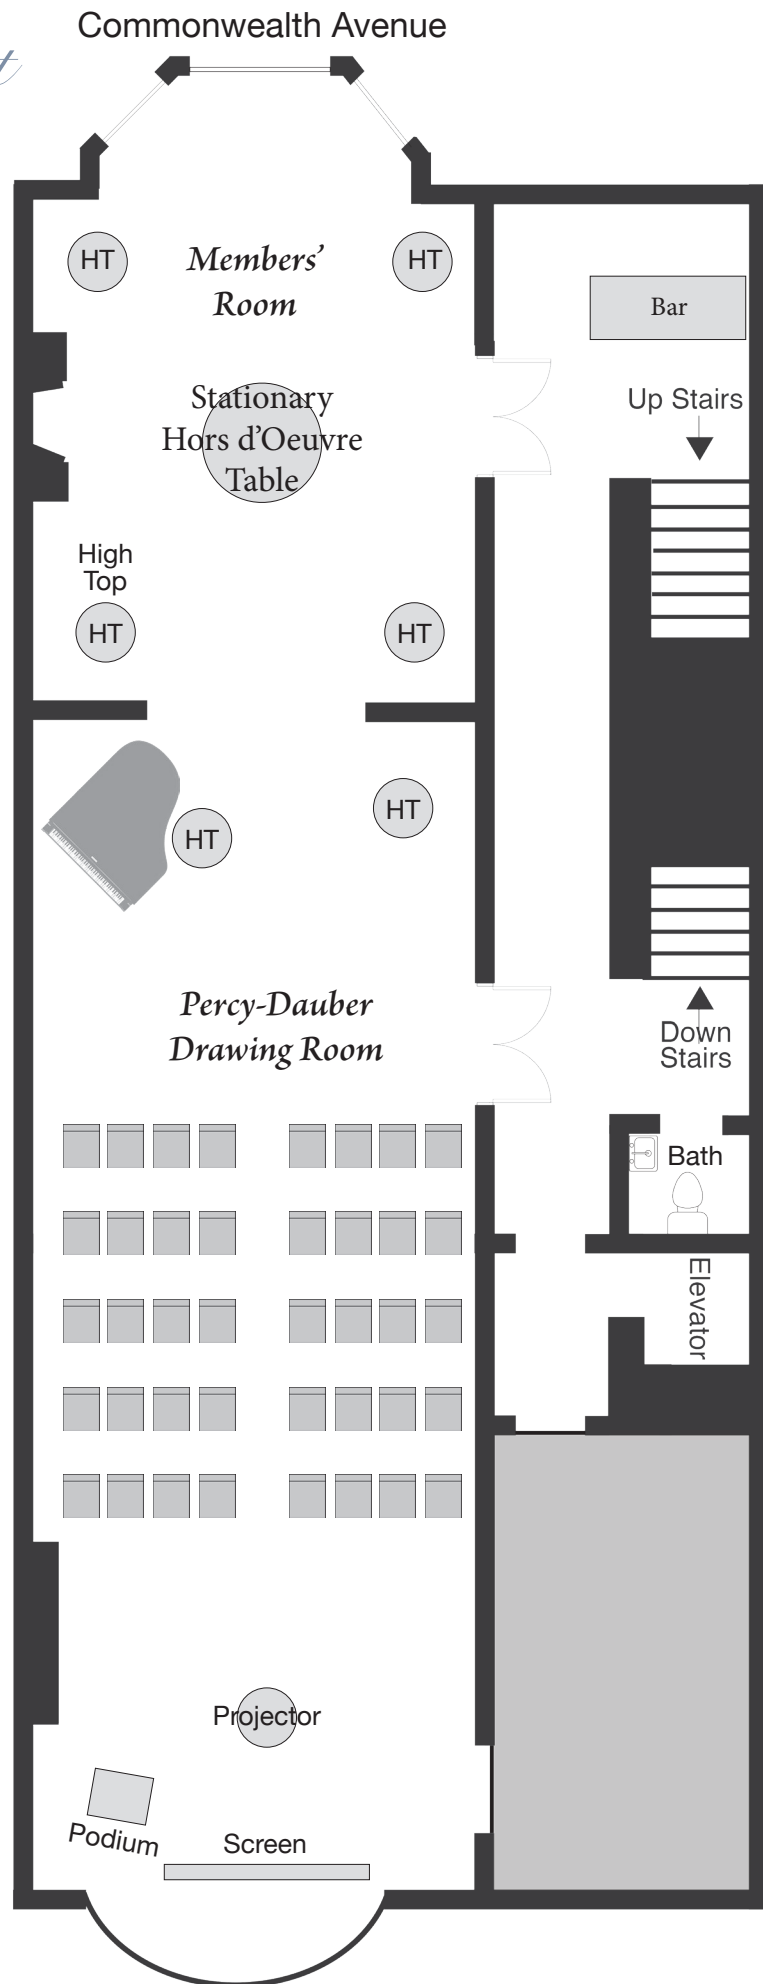

# Bridal Shower

FOR 35 ATTENDEES

# Networking Event

FOR 40 ATTENDEES

*Cocktail Party*  
FOR 75 ATTENDEES

# Wedding Reception

FOR 50 ATTENDEES