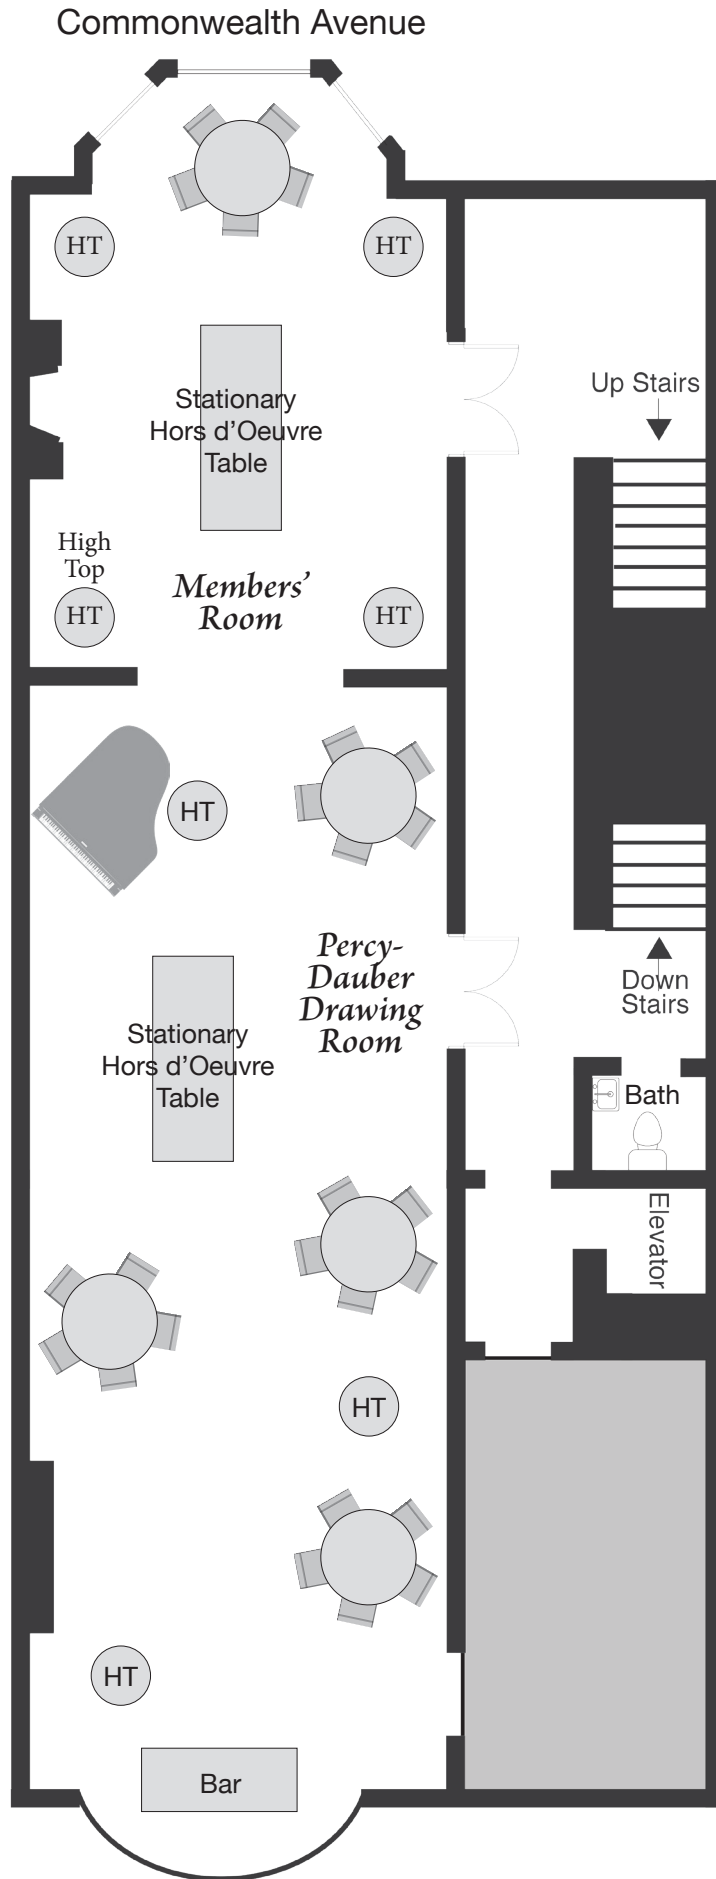

# Bridal Shower

FOR 35 ATTENDEES

# Networking Event

FOR 40 ATTENDEES

*Cocktail Party*  
FOR 75 ATTENDEES

# Wedding Reception

FOR 50 ATTENDEES