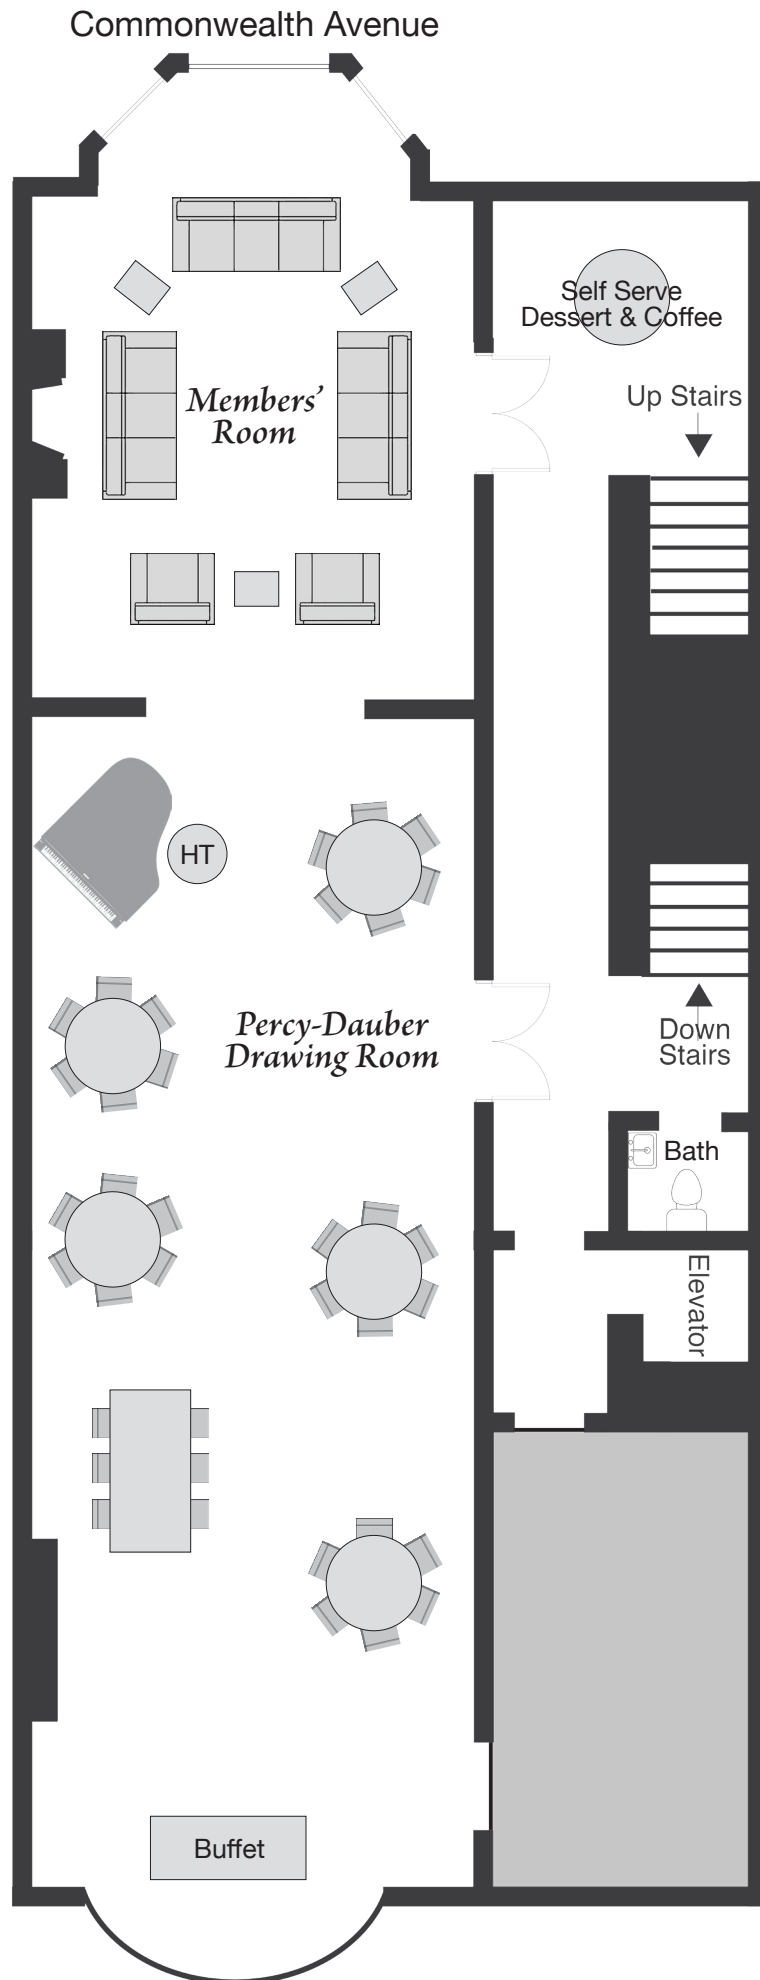

# Bridal Shower

FOR 35 ATTENDEES

# Networking Event

FOR 40 ATTENDEES

*Cocktail Party*  
FOR 75 ATTENDEES

# Wedding Reception

FOR 50 ATTENDEES